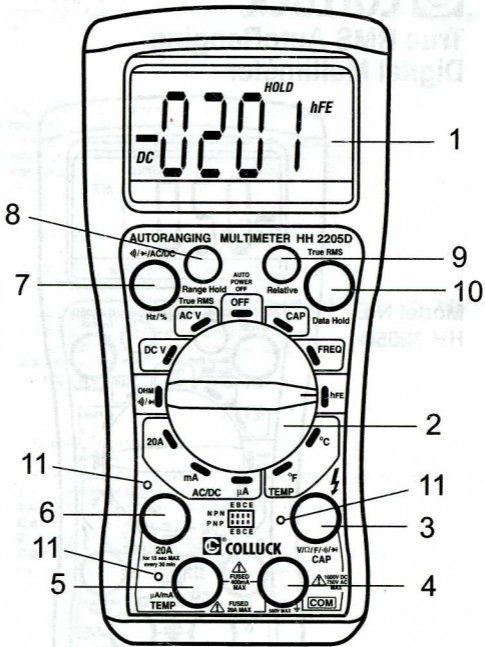

## True RMS AutoRanging Digital Multimeter

Model No.  
HH 2205D

**CAUTION:** Read, understand and follow  
all Safety Rules and Operating Instructions

Fig 1

CAUTION: Read instructions and follow all safety rules & operating instructions before using the product.

Fig 2

Fig 3

Fig 6

Fig 7

NPN  
PNP  
EBCE

NPN  
PNP  
EBCE

PNP

NPN