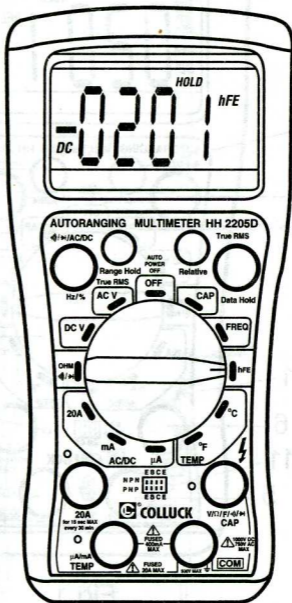

## True RMS AutoRanging Digital Multimeter

Model No.  
HH 2205D

**CAUTION:** Read, understand and follow  
all Safety Rules and Operating Instructions

Fig 1

CAUTION: Read instructions and follow all safety rules & operating instructions before using the product.